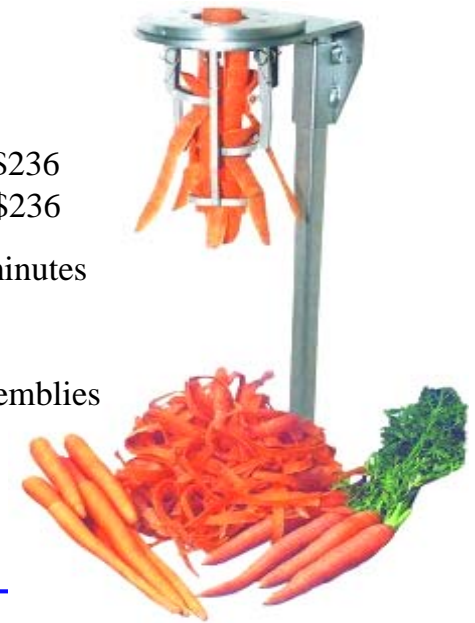

KUTLETT CUTTER

Cut up to 50 heads of lettuce in 5 minutes without bruising or waste.

Call for specs-

Price \$ 864

Mr. Peely Vegetable Peeler

Model No. 601564 Standard Carrot \$236

Model No. 601565 Large Carrot \$236

- * Peels 30lbs of carrots in less than 10 minutes
- * Peel 10 cucumbers per minute
- * Complete with wall bracket
- * Selection of interchangeable blade assemblies

Universal Rubber Isolater

TS Designs Inc.

Includes: 3 1/2" blade and pusher

\$1,237

- * Stainless Steel Construction
- * Simple to use
- * Cores and peels at the same time