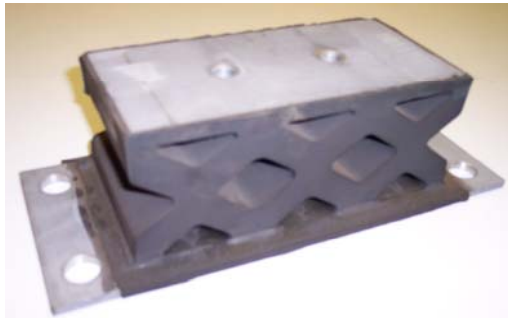

KUTLETT CUTTER

Cut up to 50 heads of lettuce in 5 minutes without bruising or waste.

Call for specs-

Price \$ 864

Mr. Peely Vegetable Peeler

Model No. 601564 Standard Carrot \$236

Model No. 601565 Large Carrot \$236

- * Peels 30lbs of carrots in less than 10 minutes
- * Peel 10 cucumbers per minute
- * Complete with wall bracket
- * Selection of interchangeable blade assemblies

Universal Rubber Isolater

TS Designs Inc.

Includes: 3 1/2" blade and pusher

\$1,237

- * Stainless Steel Construction
- * Simple to use
- * Cores and peels at the same time