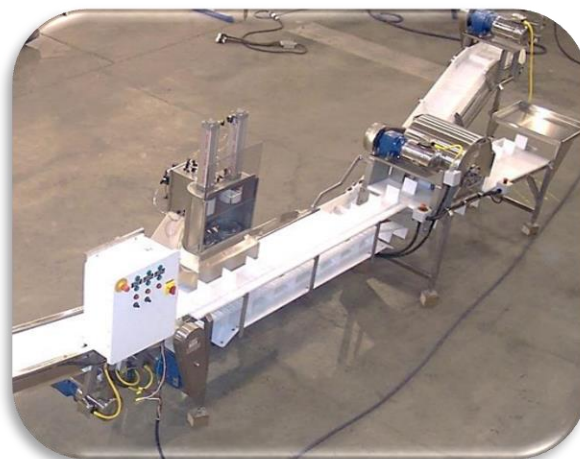

Pineapple Processing

Pineapple Spear & Pineapple True Tube Machine

- All Stainless Steel Wash Down Construction
- Peel Separation & Removal Chute
- Custom Blades for Peel, Wedge, Core Sizes
- Fully Pneumatic System
- Safety Covers and Switches
- Quick Remove Blade & Push Pads
- Auto Open Door

Pineapple Topper/Tailer

- All Stainless Steel Washdown Construction
- Adjustable Cutting Blades for Different Widths
- Waste Removal Chute
- Quick Adjustable Product Guide
- Variable Speed Drive
- Safety Covers and Switches
- Stainless Steel Motor & Bearings

- Stainless Steel Portable Cart & Automatic Core + Peel Separation

Pineapple
Processing
Systems

Vertical
Pineapple Peeler
Coming Soon