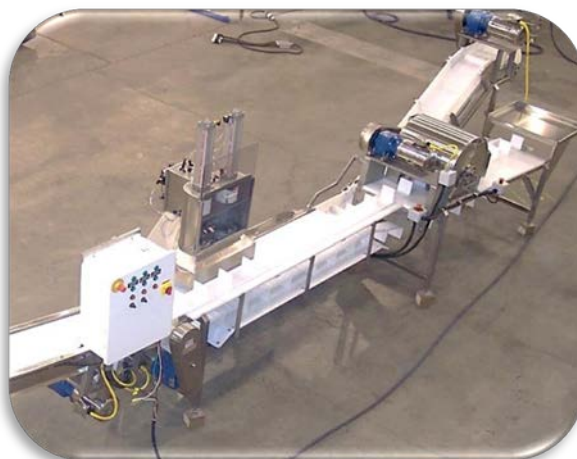

Pineapple Processing Systems